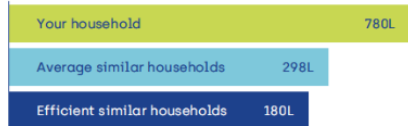

You used

145,000 litres

from 5 Jul 2021 to 7 Jan 2022

That's around **780 litres** of water every day – enough to fill more than **9 bathtubs**.

You're using 161.74% more water than the average similar-sized household in your neighbourhood.

Keep reading for handy tips on how to save water, save money, and help take care of our local area.

Please make your first payment of

£93.00

Due now

You'll then need to pay **£71.00** on the same date each month from 22 Feb 2022 to 22 Jul 2022.

Pay by card at affinitywater.co.uk/pay

Full bill breakdown and other ways to pay on [page 2](#) →

Switch to Direct Debit and you could win £500!

Direct Debit is an easier and safer way to make all your payments on time. We'll collect your regular payments – you won't need to lift a finger. Visit affinitywater.co.uk/direct-debit or call **0345 357 2401** to enter the prize draw and switch to Direct Debit. Switch before 15 Apr 2022 to enter into our £500 prize draw, which will take place on 1 May 2022.

To opt out or to read the full Ts & Cs visit affinitywater.co.uk/prizedraw

versus...

You used

7,000 litres

from 26 Nov 2021 to 13 Jun 2022

That's around **36 litres** of water every day – that's less than **1 bathtub**.

How do you compare?

Your household uses roughly as much water as we'd expect **1 person** to use.

We'll help you save more water

Keep reading for handy tips on how to save water, save money, and help take care of our local area.

Please make your full payment of

£60.12

by 9 Jul 2022

Thanks in advance for your payment.

Pay by card at affinitywater.co.uk/pay

Full bill breakdown and other ways to pay on [page 2](#) →

If you'd prefer, you can split your payment across the year. Log in or register for My Account at affinitywater.co.uk/myaccount to make the change, or call us and we'll be happy to help.

Don't miss your chance to win £500 by switching to Direct Debit!

To confirm your participation in the prize draw on 1 Aug 2022, set up your Direct Debit before 15 Jul 2022 at affinitywater.co.uk/direct-debit or call **0345 357 2401**. It's an easier and safer way to make all your payments on time. We'll collect your regular payments and you won't need to lift a finger.

To opt out or to read the full Ts & Cs visit affinitywater.co.uk/prizedraw